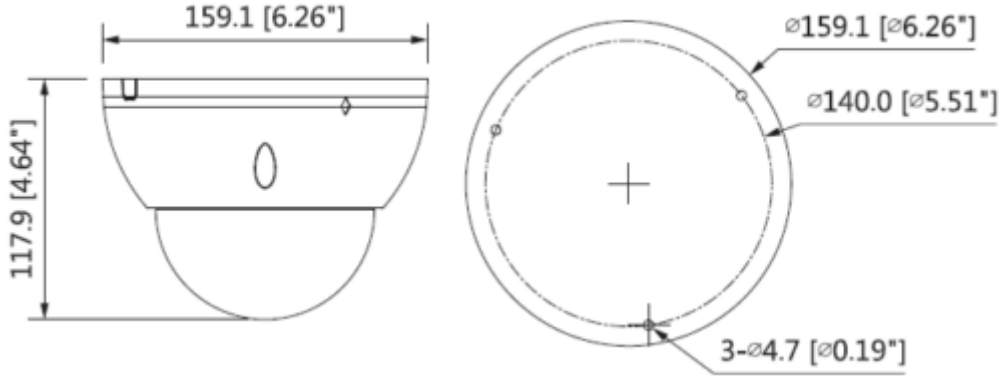

IPC-HDBW5241E-ZE

2MP Pro AI IR Vari-focal Dome Network Kamera

Kasa	Metal
Boyutlar	Ø159,0 mm × 117,9 mm
Net Ağırlık	0,95 kg

In-ceiling Mount	Junction Mount	Pole Mount
PFB201C	PFA138	PFB210W + PFA152-E
Ceiling Mount	Wall Mount	
PFA101 + PFB300C	PFA210W	