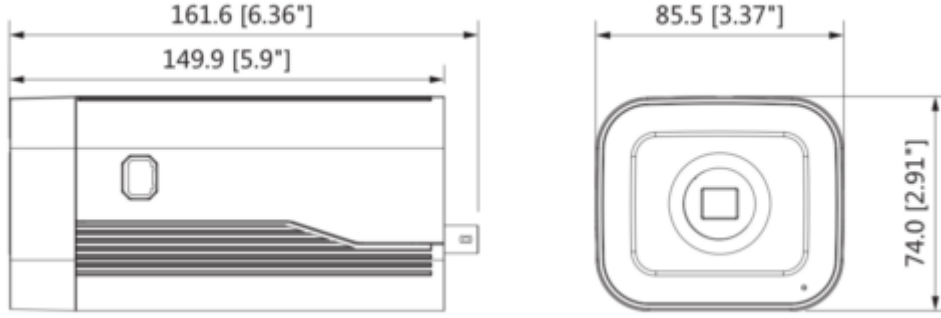

### 2MP Starlight Box Network Kamera

Boyutlar	161.6mm x 85.5mm x 74.0mm
Net Ağırlık	0.72Kg

Wall Mount	Wall/Ceiling/Plane Mount
PFB121W	PFB110W
