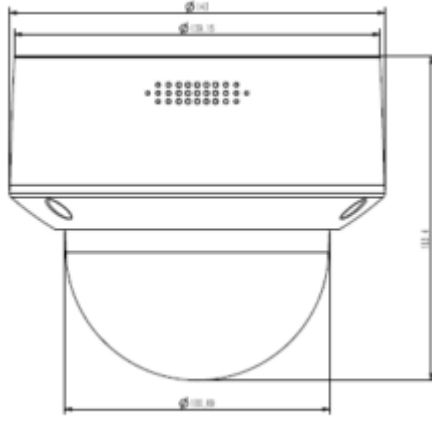

TC-C35MS I3/A/E/Y/M/C/H/2.7-13.5mm/V4.0

5MP Motorize Starlight IR Dome Kamera

A28
Wall Mount

TC-P54BM Spec: V3
Junction Box

[/fusion_text][/fusion_builder_column][/fusion_builder_row][/fusion_builder_container]