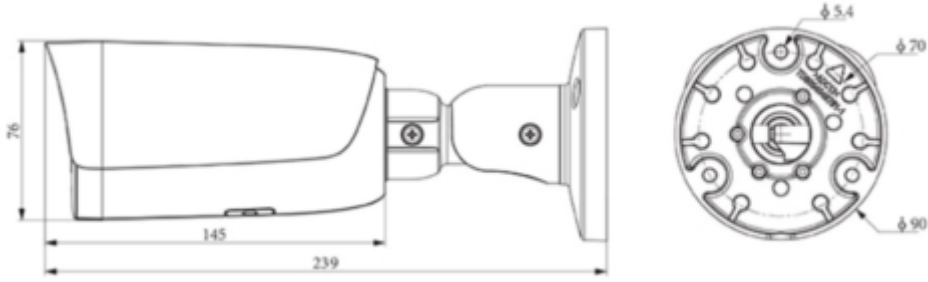

TC-C35US Spec: LK/I5W/E/Y/M/S 4mm/V5.0

5 Megapiksel Sabit Lens Color Maker Bullet Kamera

Reset Butonu	Mevcut
Yerleşik Depolama	512 GB'a kadar microSD/microSDHC/microSDXC kartı desteği
Genel Özellikler	
Firmware Sürümü	-
Web İstemci Dili	18 languages Traditional Chinese/English/Spanish/Korean/Italian/Turkish/Russian/Thai/French/Polish/Dutch/Hebrew/Arabic/Vietnamese/German/Ukrainian/Portuguese/Albanian
Çalışma Koşulları	-40°C~65°C(-40°F~149°F)
Güç Kaynağı	DC12V±25%,Max. 8W; PoE:IEEE 802.3af,Max. 9W
Koruma Sertifikası	Dalgalanma4000V; ESD6000V; IP67
Isıtıcı	-
Boyutlar	239(L)90(W)90(H)mm
Net Ağırlık	1.28kg