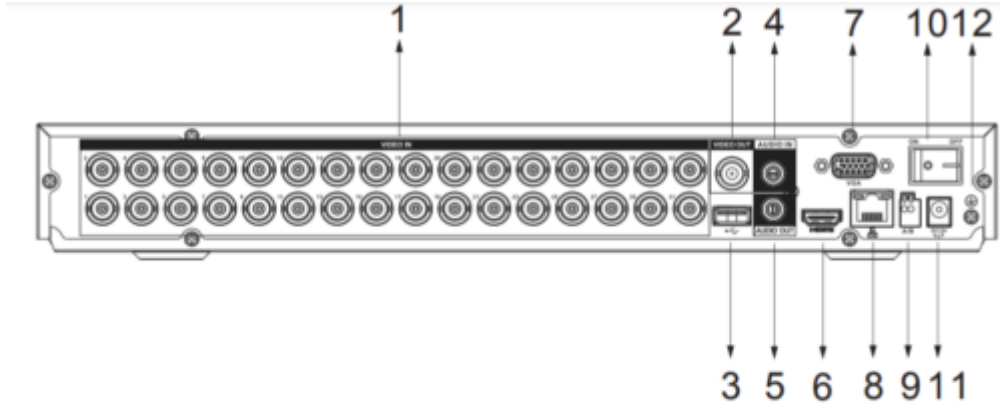

XVR5232AN-I2

32 Kanal Penta-brid 5M-N/1080P 1U 2HDD WizSense Dijital Video Kaydedici

1 Video In	2 Video Out
3 USB Port	4 Audio In
5 Audio Out	6 HDMI Port
7 VGA Port	8 Network Port
9 RS-485 Port	10 Power Switch
11 DC 12V Power Input	12 Ground