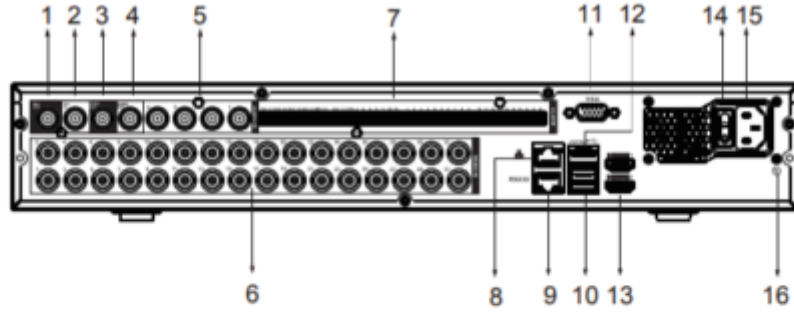

XVR5432L-I2

32 Kanal Penta-brid 5M-N/1080P 1.5U WizSense Dijital Video Kaydedici

1 Mic Out	2 Mic In
3 Video Out	4 Audio Out
5 Audio In	6 Video In
7 Alarm Input/Output	8 Network Port
9 RS-232 Port	10 USB Ports
11 VGA Port	12 eSATA Port
13 HDMI Ports	14 Power Switch
15 Power Input	16 Ground